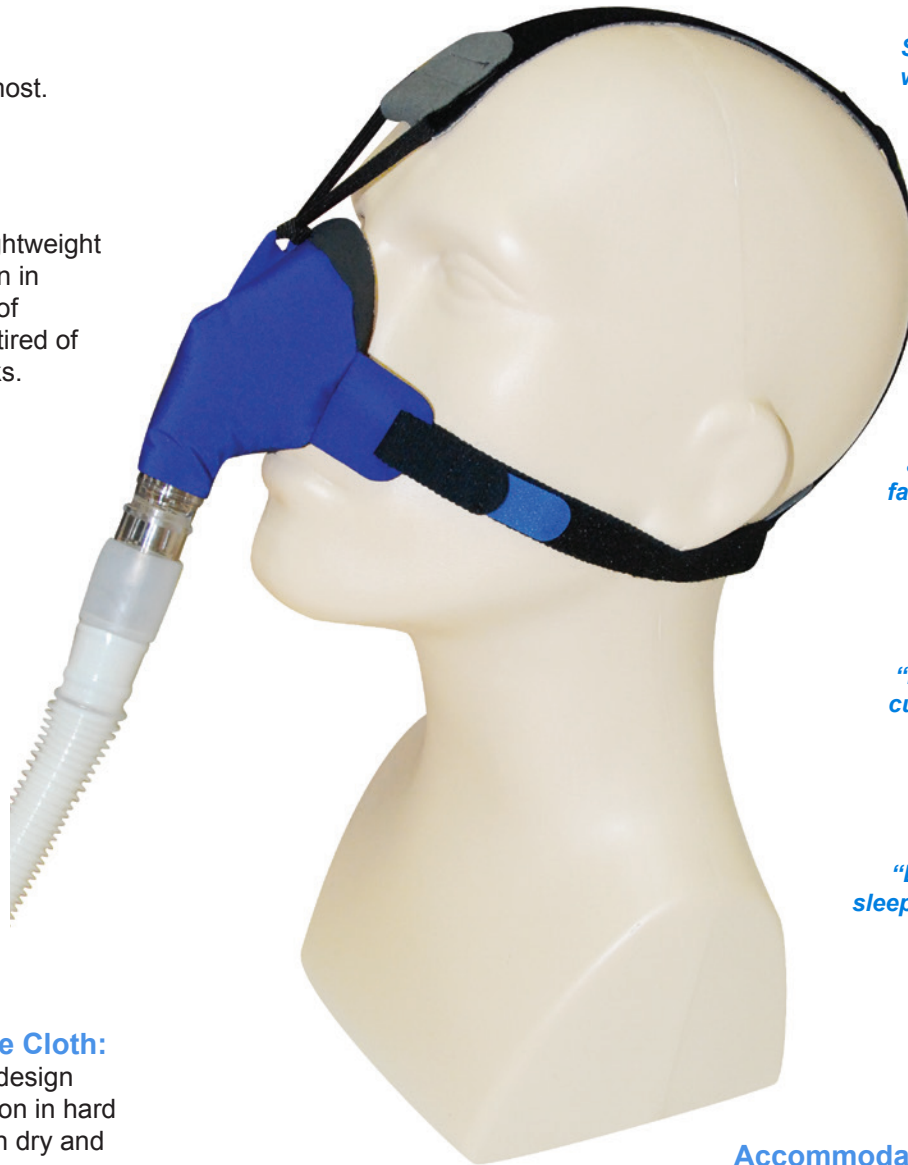

Yes, it's cloth. Yes, it works. And yes, it's beautiful!

The little cloth mask that changed the world of sleep therapy.

Simple & Elegant:

Mask. Connector. 3-point headgear. One size fits most. Nothing else to it.

Proven Technology:

SleepWeaver brand of lightweight soft cloth masks has been in use for years. The mask of choice for users that are tired of hard, heavy, plastic masks.

Zzzephyr Seal:

The secret is in the seal. A special cloth material that gently inflates like a balloon to achieve a seal around the nose.

Loose Fit Headgear:

Traditional hard plastic mask straps can be pulled uncomfortably tight to get a good seal. SleepWeaver soft cloth masks seal with loose fitting straps – it's just a better way to sleep.

Nothing Breathes Like Cloth:

Special breathable cloth design eliminates fogging common in hard plastic masks. Keeps skin dry and comfortable.

Lightweight:

What could be lighter than a thin piece of cloth?